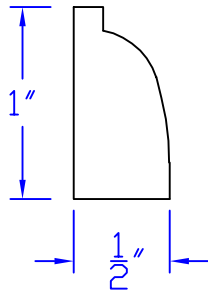

# Creative Woodworking N.W., Inc.

1036 S.E. Taylor \* Portland, Oregon 97214  
Phone:(503) 230-9265 \* Fax:(503) 232-9082  
www.Creativewoodworkingnw.com

BCAP286

1/2" x 1"