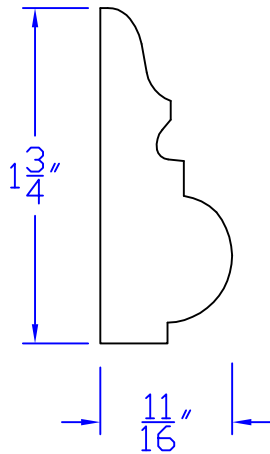

Creative Woodworking N.W., Inc.

1036 S.E. Taylor * Portland, Oregon 97214

Phone:(503) 230-9265 * Fax:(503) 232-9082

www.Creativewoodworkingnw.com

BCAP291

$1\frac{11}{16}" \times 1\frac{3}{4}"$