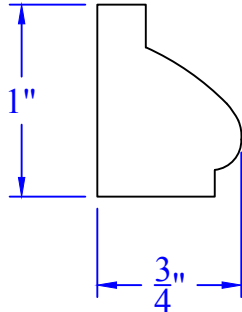

Creative Woodworking NW, Inc.

1036 S.E. Taylor * Portland, Oregon 97214
Phone:(503) 230-9265 * Fax:(503) 232-9082
www.Creativewoodworkingnw.com

BCAP293

3/4" x 1"