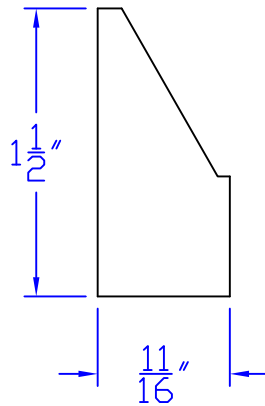

# Creative Woodworking N.W., Inc.

1036 S.E. Taylor \* Portland, Oregon 97214

Phone:(503) 230-9265 \* Fax:(503) 232-9082

www.Creativewoodworkingnw.com

BCAP294

$11/16" \times 1-1/2"$