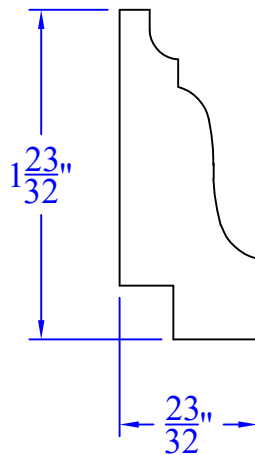

Creative Woodworking N.W., Inc.

1036 S.E. Taylor * Portland, Oregon 97214
Phone:(503) 230-9265 * Fax:(503) 232-9082
www.Creativewoodworkingnw.com

BCAP298
 $23/32$ " x $1-23/32$ "