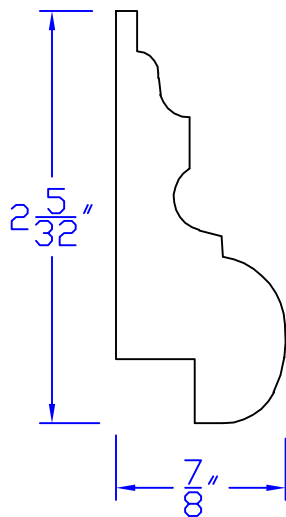

# Creative Woodworking N.W., Inc.

1036 S.E. Taylor \* Portland, Oregon 97214  
Phone:(503) 230-9265 \* Fax:(503) 232-9082  
www.Creativewoodworkingnw.com

BCAP300  
 $\frac{7}{8}$ " x  $2\frac{5}{32}$ "