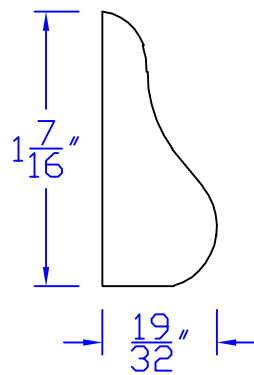

Creative Woodworking N.W., Inc.

1036 S.E. Taylor * Portland, Oregon 97214
Phone:(503) 230-9265 * Fax:(503) 232-9082
www.Creativewoodworkingnw.com

BCAP301

$19/32$ " x $1-7/16$ "