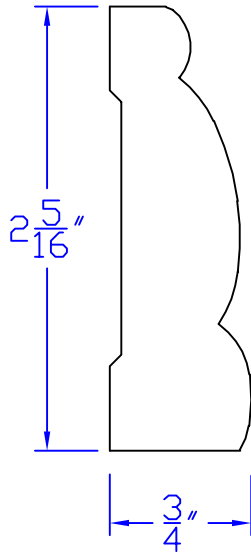

Creative Woodworking N.W., Inc.

1036 S.E. Taylor * Portland, Oregon 97214
Phone:(503) 230-9265 * Fax:(503) 232-9082
www.Creativewoodworkingnw.com

BCAP304
 $\frac{3}{4}" \times 2\frac{5}{16}"$