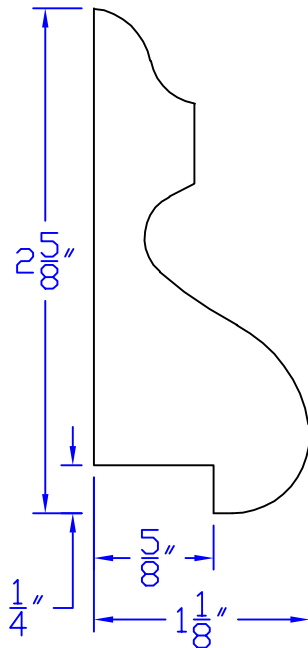

# Creative Woodworking N.W., Inc.

1036 S.E. Taylor \* Portland, Oregon 97214  
Phone:(503) 230-9265 \* Fax:(503) 232-9082  
www.Creativewoodworkingnw.com

BCAP306  
1 - 1/8" x 2 - 5/8"