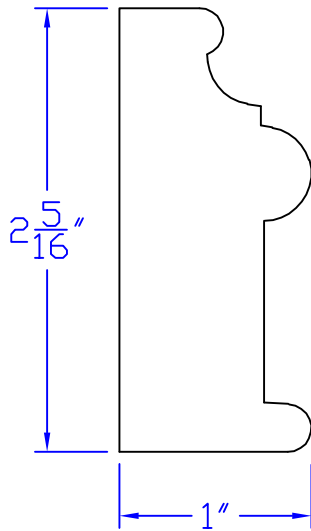

Creative Woodworking N.W., Inc.

1036 S.E. Taylor * Portland, Oregon 97214
Phone:(503) 230-9265 * Fax:(503) 232-9082
www.Creativewoodworkingnw.com

BCAP307
1" x 2-5/16"