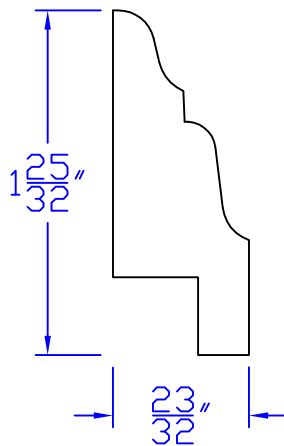

Creative Woodworking N.W., Inc.

1036 S.E. Taylor * Portland, Oregon 97214

Phone:(503) 230-9265 * Fax:(503) 232-9082

www.Creativewoodworkingnw.com

BCAP308

$\frac{23}{32}$ " x $1\frac{25}{32}$ "