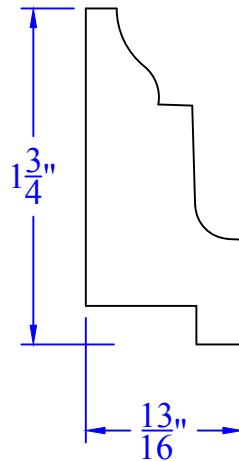

Creative Woodworking N.W., Inc.

1036 S.E. Taylor * Portland, Oregon 97214
Phone:(503) 230-9265 * Fax:(503) 232-9082
www.Creativewoodworkingnw.com

BCAP311
 $13/16$ " x $1-3/4$ "