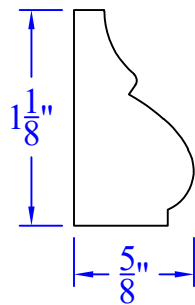

Creative Woodworking N.W., Inc.

1036 S.E. Taylor * Portland, Oregon 97214
Phone:(503) 230-9265 * Fax:(503) 232-9082
www.Creativewoodworkingnw.com

BCAP312
 $5/8" \times 1-1/8"$