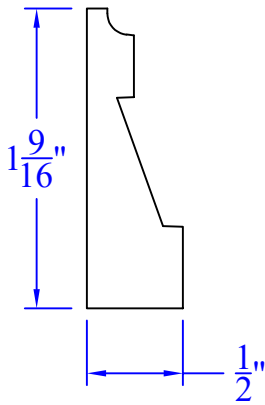

Creative Woodworking N.W., Inc.

1036 S.E. Taylor * Portland, Oregon 97214
Phone:(503) 230-9265 * Fax:(503) 232-9082
www.Creativewoodworkingnw.com

BCAP313
1/2" x 1-9/16"