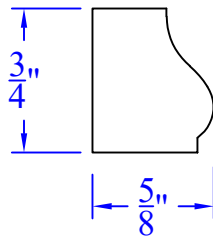

# Creative Woodworking N.W., Inc.

1036 S.E. Taylor \* Portland, Oregon 97214  
Phone:(503) 230-9265 \* Fax:(503) 232-9082  
www.Creativewoodworkingnw.com

BCAP314  
5/8" x 3/4"