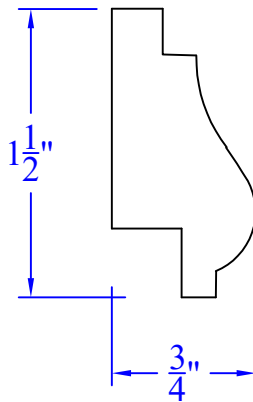

Creative Woodworking N.W., Inc.

1036 S.E. Taylor * Portland, Oregon 97214
Phone:(503) 230-9265 * Fax:(503) 232-9082
www.Creativewoodworkingnw.com

BCAP315
 $3/4" \times 1-1/2"$