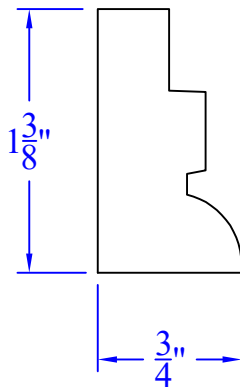

Creative Woodworking N.W., Inc.

1036 S.E. Taylor * Portland, Oregon 97214
Phone:(503) 230-9265 * Fax:(503) 232-9082
www.Creativewoodworkingnw.com

BCAP317
3/4" x 1-3/8"