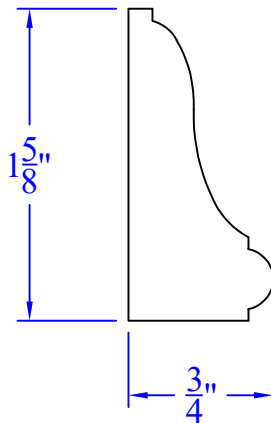

# Creative Woodworking N.W., Inc.

1036 S.E. Taylor \* Portland, Oregon 97214  
Phone:(503) 230-9265 \* Fax:(503) 232-9082  
www.Creativewoodworkingnw.com

BCAP319  
3/4" x 1-5/8"