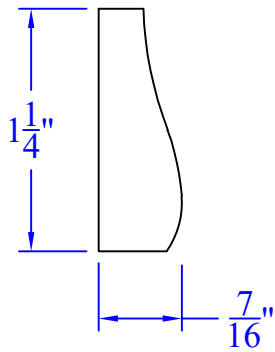

# Creative Woodworking N.W., Inc.

1036 S.E. Taylor \* Portland, Oregon 97214  
Phone:(503) 230-9265 \* Fax:(503) 232-9082  
www.Creativewoodworkingnw.com

BCAP320  
 $7/16"$  x  $1-1/4"$