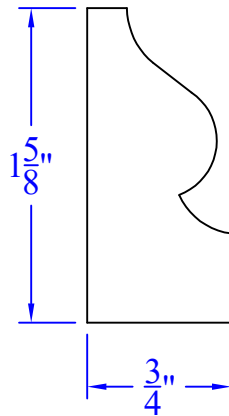

Creative Woodworking N.W., Inc.

1036 S.E. Taylor * Portland, Oregon 97214
Phone:(503) 230-9265 * Fax:(503) 232-9082
www.Creativewoodworkingnw.com

BCAP321
 $3/4" \times 1-5/8"$