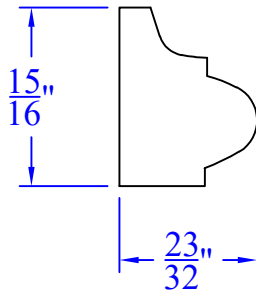

# Creative Woodworking N.W., Inc.

1036 S.E. Taylor \* Portland, Oregon 97214  
Phone:(503) 230-9265 \* Fax:(503) 232-9082  
www.Creativewoodworkingnw.com

BCAP322  
23/32" x 15/16"