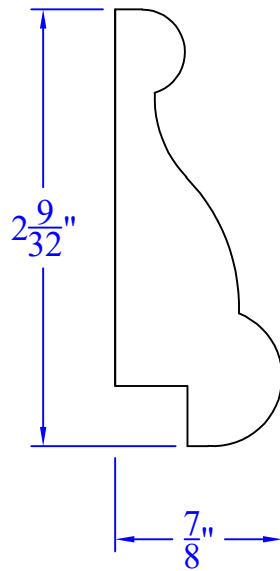

# Creative Woodworking N.W., Inc.

1036 S.E. Taylor \* Portland, Oregon 97214  
Phone:(503) 230-9265 \* Fax:(503) 232-9082  
www.Creativewoodworkingnw.com

**BCAP323**  
 **$\frac{7}{8}$ " x  $2\frac{9}{32}$ "**