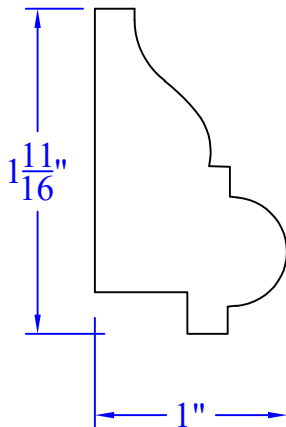

Creative Woodworking N.W., Inc.

1036 S.E. Taylor * Portland, Oregon 97214
Phone:(503) 230-9265 * Fax:(503) 232-9082
www.Creativewoodworkingnw.com

BCAP325
1" x 1-11/16"