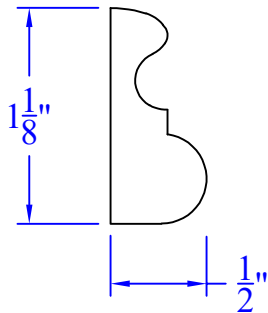

# Creative Woodworking N.W., Inc.

1036 S.E. Taylor \* Portland, Oregon 97214  
Phone:(503) 230-9265 \* Fax:(503) 232-9082  
www.Creativewoodworkingnw.com

BCAP327  
1/2" x 1-1/8"