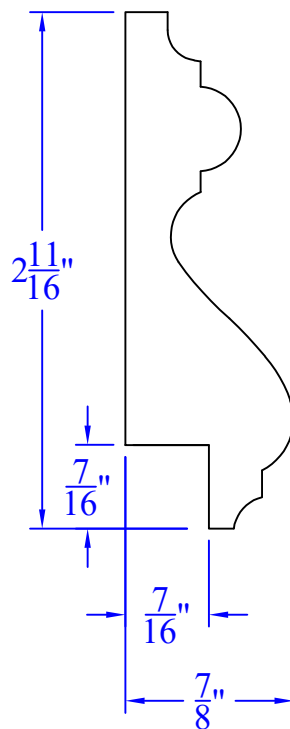

# Creative Woodworking N.W., Inc.

1036 S.E. Taylor \* Portland, Oregon 97214  
Phone:(503) 230-9265 \* Fax:(503) 232-9082  
www.Creativewoodworkingnw.com

BCAP331  
 $\frac{7}{8}$ " x  $2\frac{11}{16}$ "