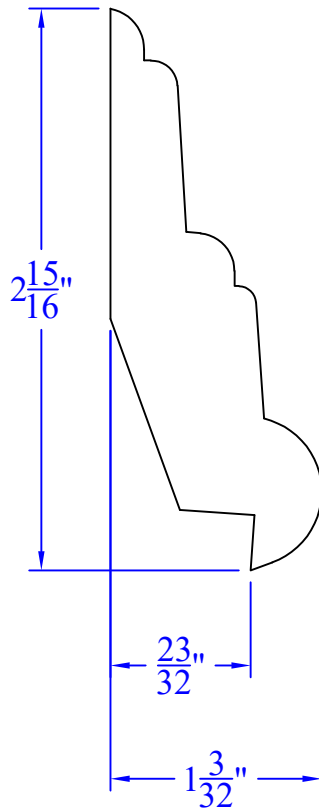

# Creative Woodworking N.W., Inc.

1036 S.E. Taylor \* Portland, Oregon 97214  
Phone:(503) 230-9265 \* Fax:(503) 232-9082  
www.Creativewoodworkingnw.com

BCAP337

1-3/32" x 2-15/16"