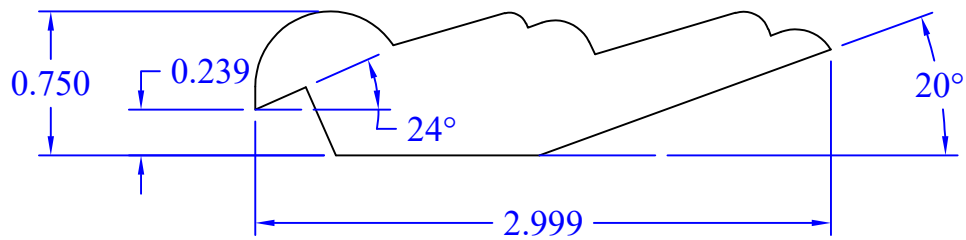

# Creative Woodworking N.W., Inc.

1036 S.E. Taylor \* Portland, Oregon 97214  
Phone:(503) 230-9265 \* Fax:(503) 232-9082  
www.Creativewoodworkingnw.com

BCAP337

1-3/32" x 2-15/16"