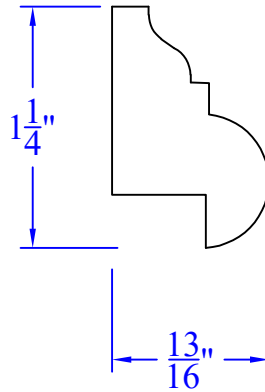

Creative Woodworking N.W., Inc.

1036 S.E. Taylor * Portland, Oregon 97214
Phone:(503) 230-9265 * Fax:(503) 232-9082
www.Creativewoodworkingnw.com

BCAP338

$13/16" \times 1-1/4"$