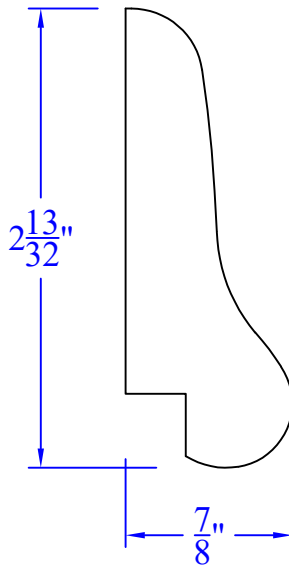

# Creative Woodworking N.W., Inc.

1036 S.E. Taylor \* Portland, Oregon 97214  
Phone:(503) 230-9265 \* Fax:(503) 232-9082  
www.Creativewoodworkingnw.com

BCAP339

$\frac{7}{8}$ " x  $2\frac{13}{32}$ "