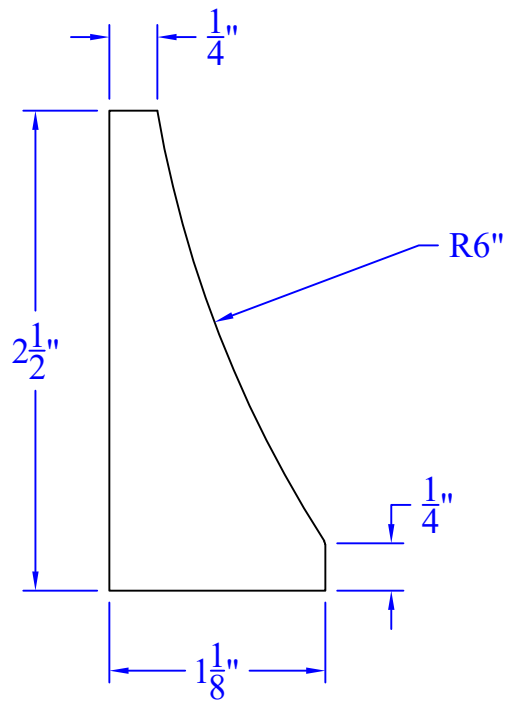

# Creative Woodworking N.W., Inc.

1036 S.E. Taylor \* Portland, Oregon 97214  
Phone:(503) 230-9265 \* Fax:(503) 232-9082  
www.Creativewoodworkingnw.com

BCAP340

1-1/8" x 2-1/2"