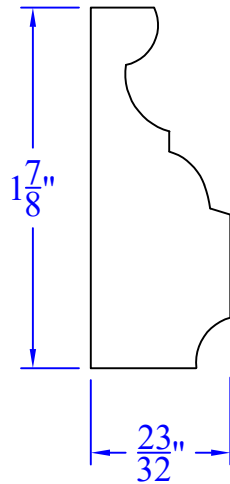

Creative Woodworking N.W., Inc.

1036 S.E. Taylor * Portland, Oregon 97214
Phone:(503) 230-9265 * Fax:(503) 232-9082
www.Creativewoodworkingnw.com

BCAP343

23/32" x 1-7/8"