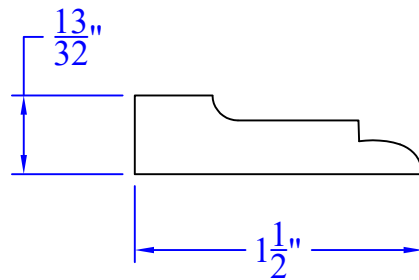

Creative Woodworking N.W., Inc.

1036 S.E. Taylor * Portland, Oregon 97214
Phone:(503) 230-9265 * Fax:(503) 232-9082
www.Creativewoodworkingnw.com

BCAP344

$13/32$ " x $1-1/2$ "