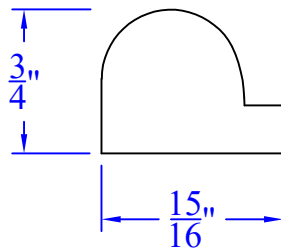

Creative Woodworking N.W., Inc.

1036 S.E. Taylor * Portland, Oregon 97214
Phone:(503) 230-9265 * Fax:(503) 232-9082
www.Creativewoodworkingnw.com

BCAP345
3/4" x 15/16"