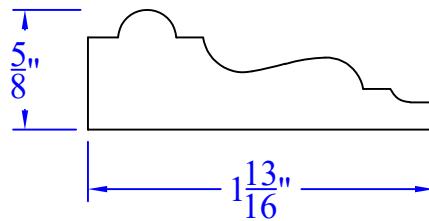

Creative Woodworking N.W., Inc.

1036 S.E. Taylor * Portland, Oregon 97214
Phone:(503) 230-9265 * Fax:(503) 232-9082
www.Creativewoodworkingnw.com

BCAP346

5/8" x 1-13/16"