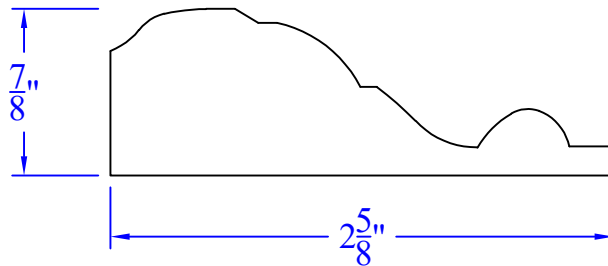

Creative Woodworking N.W., Inc.

1036 S.E. Taylor * Portland, Oregon 97214
Phone:(503) 230-9265 * Fax:(503) 232-9082
www.Creativewoodworkingnw.com

BCAP348

7/8" x 2-5/8"