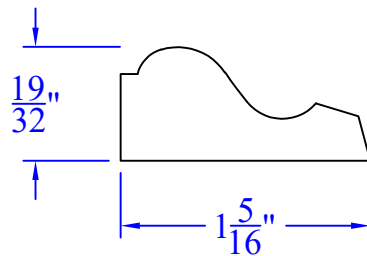

Creative Woodworking N.W., Inc.

1036 S.E. Taylor * Portland, Oregon 97214
Phone:(503) 230-9265 * Fax:(503) 232-9082
www.Creativewoodworkingnw.com

BCAP350
19/32" x 1-5/16"