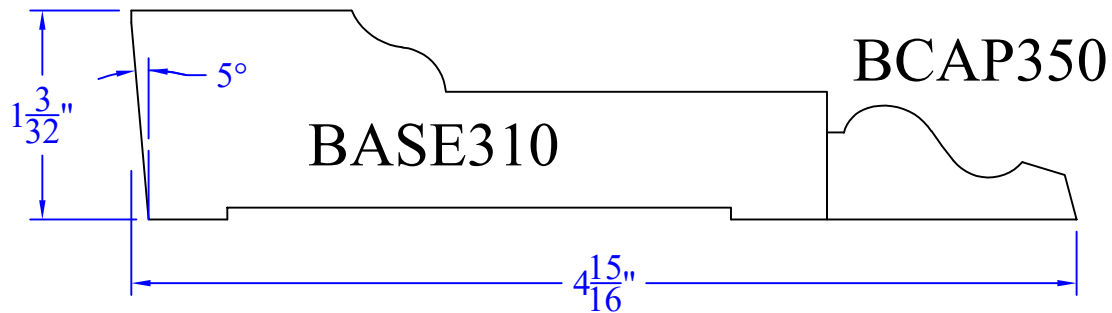

Creative Woodworking N.W., Inc.

1036 S.E. Taylor * Portland, Oregon 97214
Phone:(503) 230-9265 * Fax:(503) 232-9082
www.Creativewoodworkingnw.com

BCAP350
19/32" x 1-5/16"