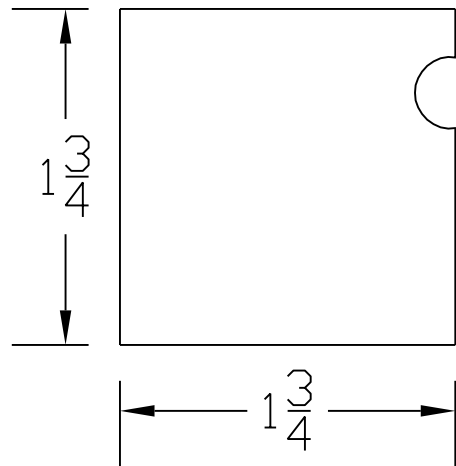

# Creative Woodworking N.W., Inc.

1036 S.E. Taylor \* Portland, Oregon 97214

Phone:(503) 230-9265 \* Fax:(503) 232-9082

[www.Creativewoodworkingnw.com](http://www.Creativewoodworkingnw.com)

BRKM004

1 3/4" X 1 3/4"