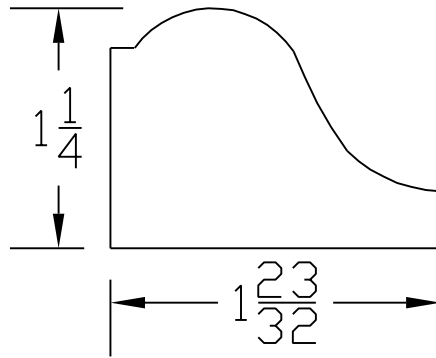

# Creative Woodworking N.W., Inc.

1036 S.E. Taylor \* Portland, Oregon 97214

Phone:(503) 230-9265 \* Fax:(503) 232-9082

www.Creativewoodworkingnw.com

BRKM009

1 1/4" X 1 23/32"