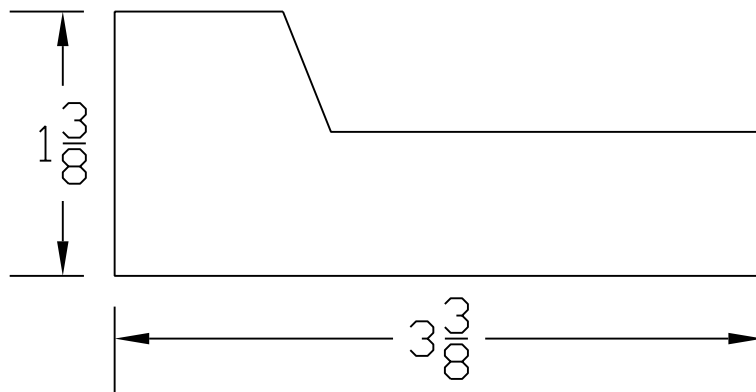

# Creative Woodworking N.W., Inc.

1036 S.E. Taylor \* Portland, Oregon 97214

Phone:(503) 230-9265 \* Fax:(503) 232-9082

[www.Creativewoodworkingnw.com](http://www.Creativewoodworkingnw.com)

BRKM010

$1\frac{3}{8}$ " X  $3\frac{3}{8}$ "