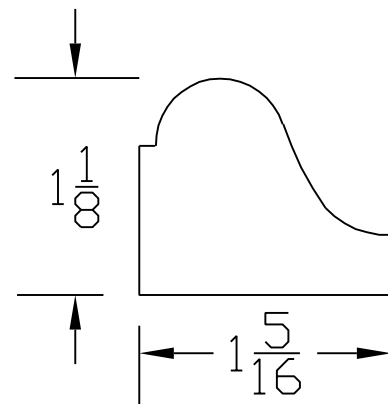

# Creative Woodworking N.W., Inc.

1036 S.E. Taylor \* Portland, Oregon 97214

Phone:(503) 230-9265 \* Fax:(503) 232-9082

www.Creativewoodworkingnw.com

BRKM013

1 1/8" X 1 5/16"