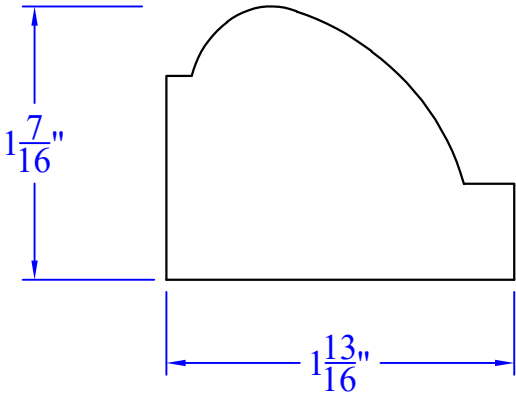

Creative Woodworking N.W., Inc.

1036 S.E. Taylor * Portland, Oregon 97214
Phone:(503) 230-9265 * Fax:(503) 232-9082
www.Creativewoodworkingnw.com

BRKM014
1-7/16" x 1-13/16"