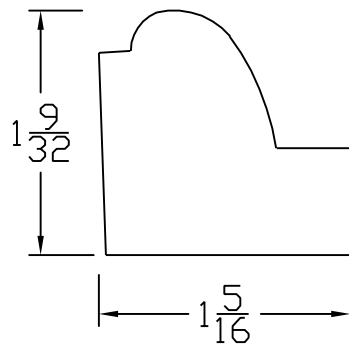

# Creative Woodworking N.W., Inc.

1036 S.E. Taylor \* Portland, Oregon 97214

Phone:(503) 230-9265 \* Fax:(503) 232-9082

[www.Creativewoodworkingnw.com](http://www.Creativewoodworkingnw.com)

BRKM016

1 9/32" X 1 5/16"