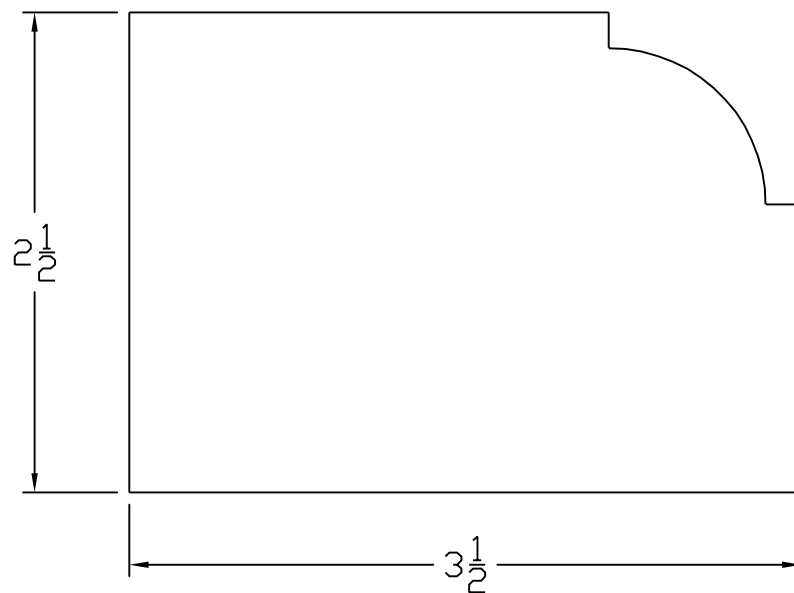

Creative Woodworking N.W., Inc.

1036 S.E. Taylor * Portland, Oregon 97214

Phone:(503) 230-9265 * Fax:(503) 232-9082

www.Creativewoodworkingnw.com

BRKM017

2 1/2" X 3 1/2"