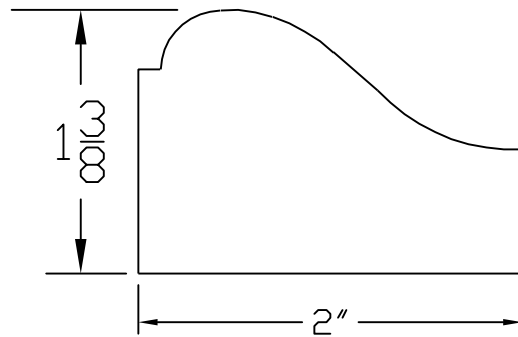

Creative Woodworking N.W., Inc.

1036 S.E. Taylor * Portland, Oregon 97214

Phone:(503) 230-9265 * Fax:(503) 232-9082

www.Creativewoodworkingnw.com

BRKM019

1 3/8" X 2"