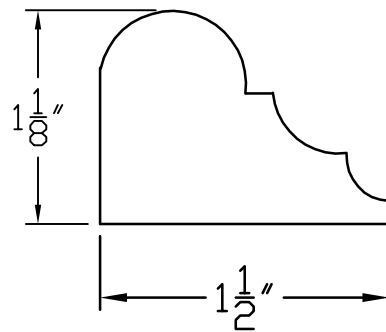

# Creative Woodworking N.W., Inc.

1036 S.E. Taylor \* Portland, Oregon 97214

Phone:(503) 230-9265 \* Fax:(503) 232-9082

[www.Creativewoodworkingnw.com](http://www.Creativewoodworkingnw.com)

BRKM020

1-1/8 X 1-1/2