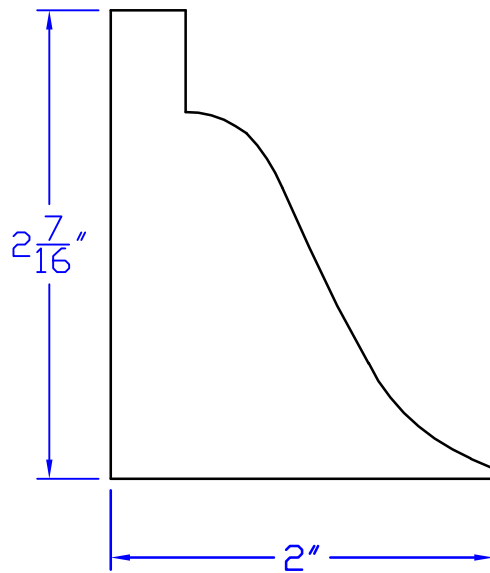

Creative Woodworking N.W., Inc.

1036 S.E. Taylor * Portland, Oregon 97214
Phone:(503) 230-9265 * Fax:(503) 232-9082
www.Creativewoodworkingnw.com

BRKM022
 $2\frac{7}{16}" \times 2"$