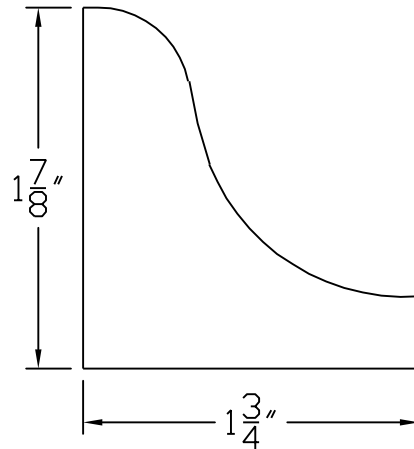

Creative Woodworking N.W., Inc.

1036 S.E. Taylor * Portland, Oregon 97214

Phone:(503) 230-9265 * Fax:(503) 232-9082

www.Creativewoodworkingnw.com

BRKM030

1 3/4" X 1 7/8"