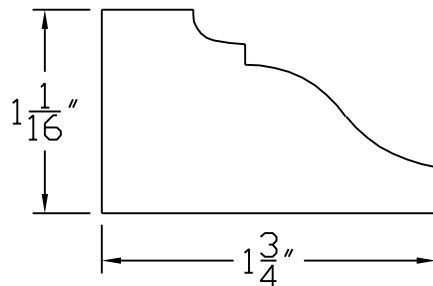

# Creative Woodworking N.W., Inc.

1036 S.E. Taylor \* Portland, Oregon 97214

Phone:(503) 230-9265 \* Fax:(503) 232-9082

www.Creativewoodworkingnw.com

BRKM031

1 1/16" X 1 3/4"