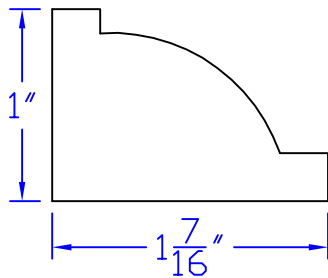

# Creative Woodworking N.W., Inc.

1036 S.E. Taylor \* Portland, Oregon 97214

Phone:(503) 230-9265 \* Fax:(503) 232-9082

[www.Creativewoodworkingnw.com](http://www.Creativewoodworkingnw.com)

BRKM032

1" X 1 7/16"