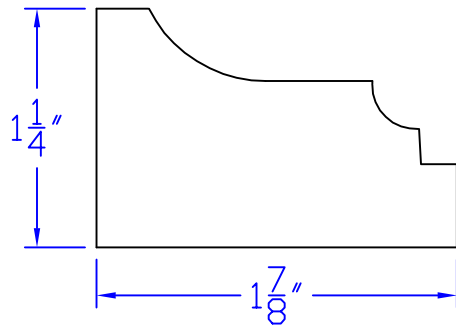

Creative Woodworking N.W., Inc.

1036 S.E. Taylor * Portland, Oregon 97214

Phone:(503) 230-9265 * Fax:(503) 232-9082

www.Creativewoodworkingnw.com

BRKM033

1 1/4" X 1 7/8"