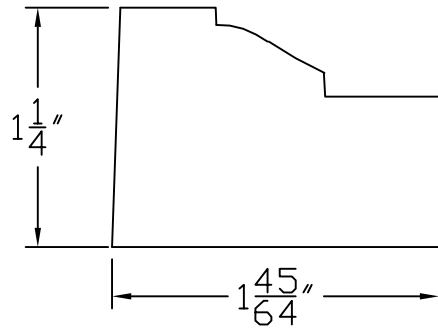

Creative Woodworking N.W., Inc.

1036 S.E. Taylor * Portland, Oregon 97214

Phone:(503) 230-9265 * Fax:(503) 232-9082

www.Creativewoodworkingnw.com

BRKM039

$1-1/4"$ x $1-45/64"$